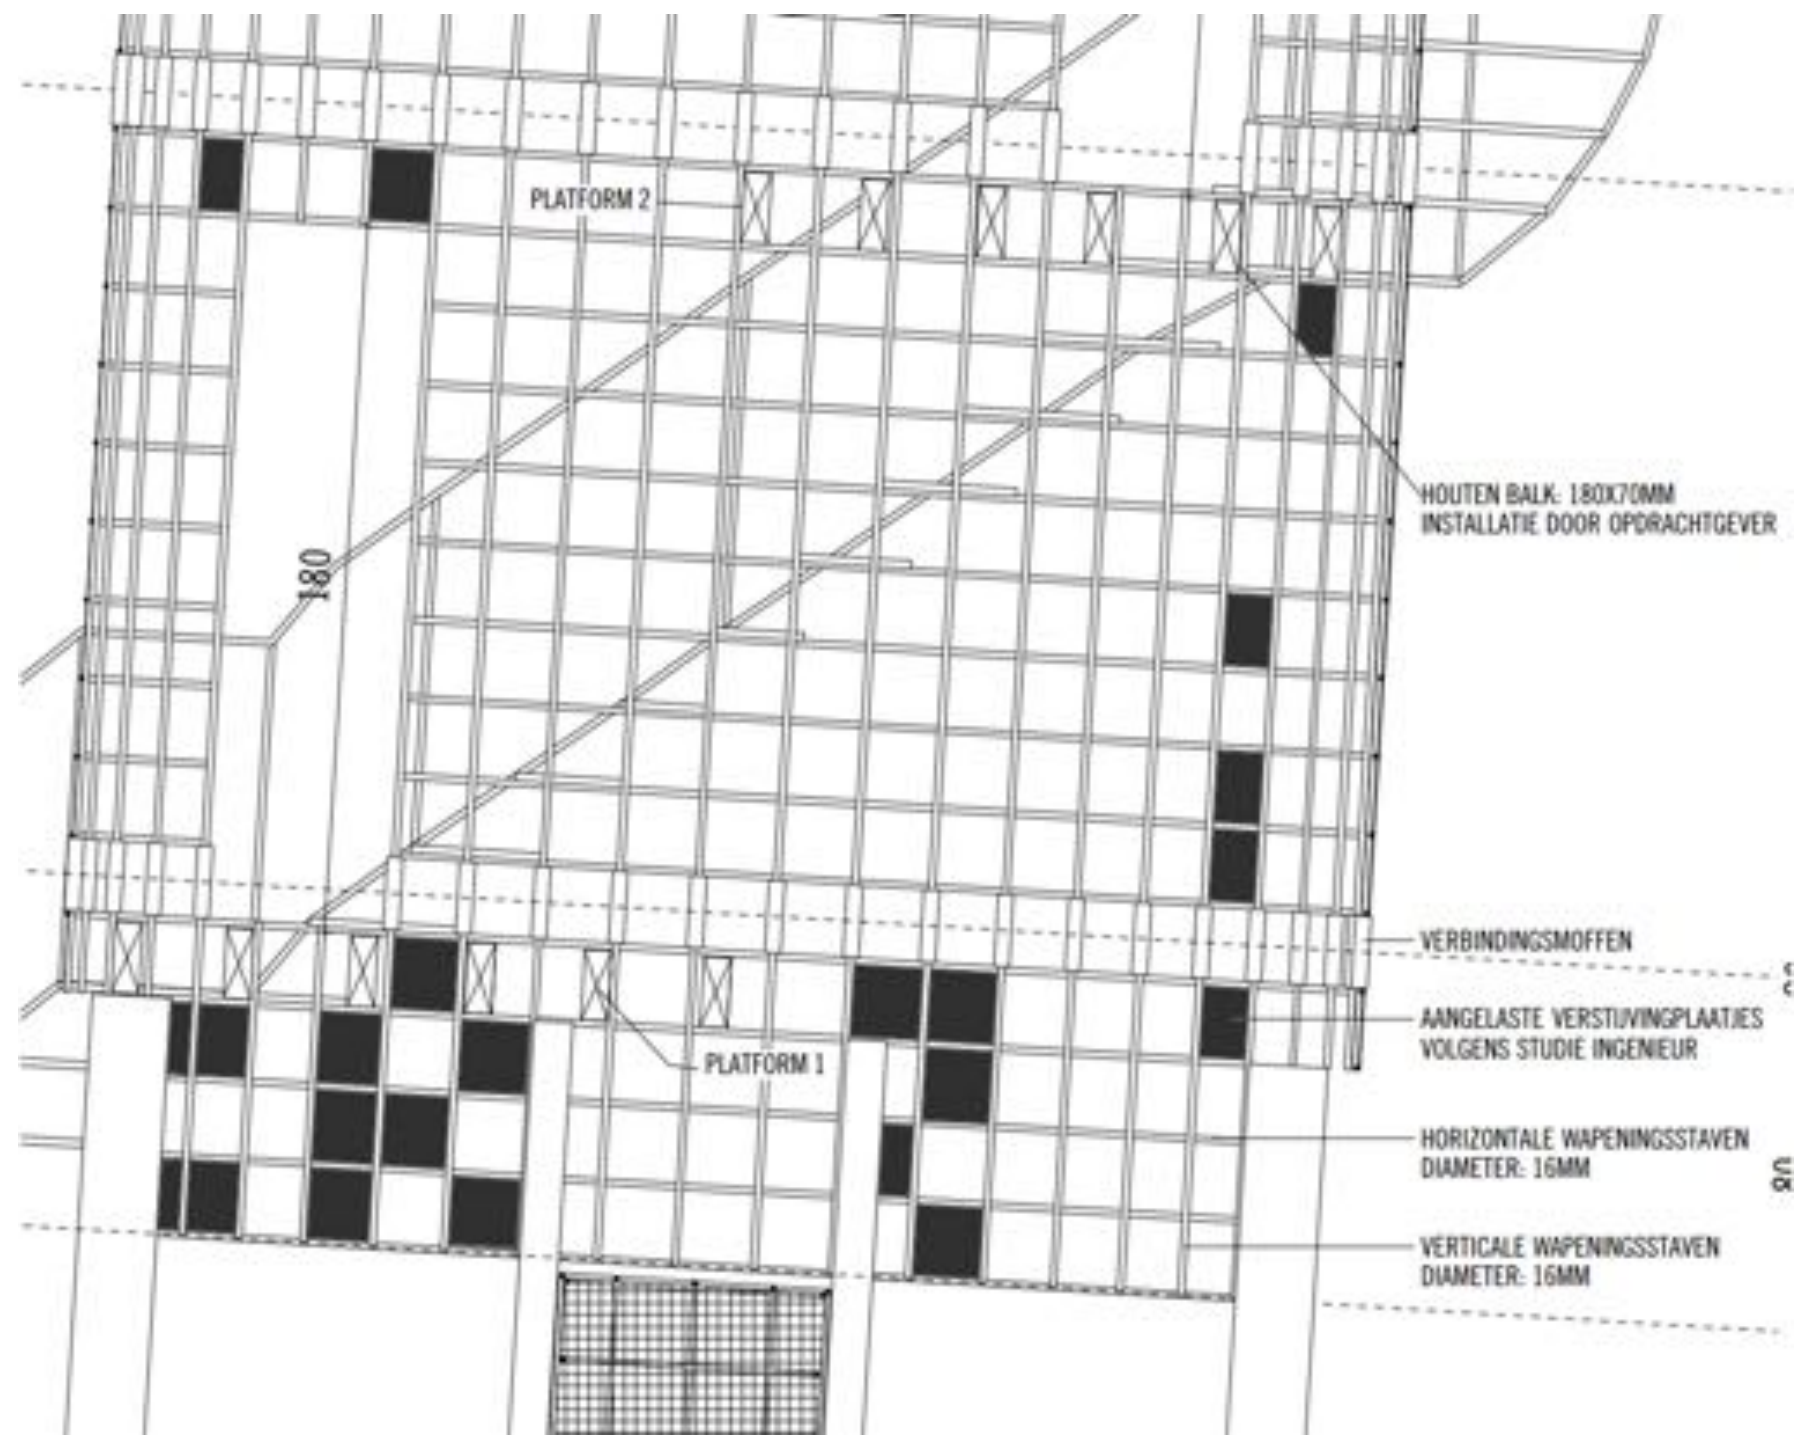

HOUTEN BALK: 180X70MM
INSTALLATIE DOOR OPDRACHTGEVER

VERBINDINGSMOFFEN

AANGELASTE VERSTIJVINGPLAATJES
VOLGENS STUDIE INGENIEUR

HORIZONTALE WAPENINGSSTAVEN
DIAMETER: 16MM

VERTICALE WAPENINGSSTAVEN
DIAMETER: 16MM